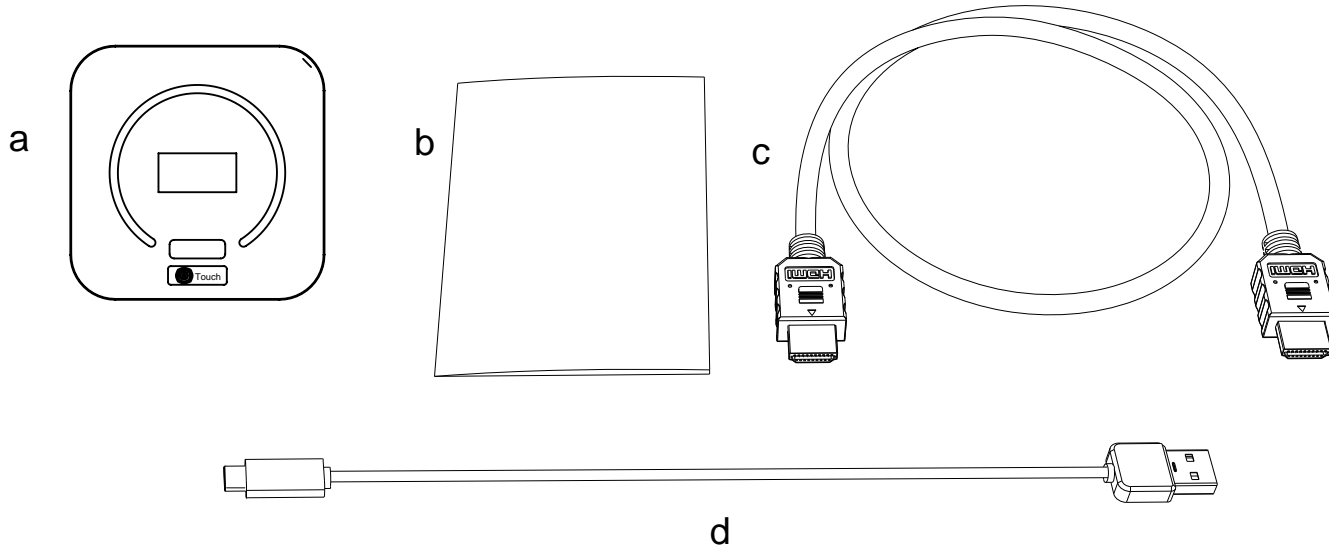

Instruction Manual

1.1 Box Contents

- a. Capture device
- b. Quick User Guide

- c. HDMI Cable
 - d. USB3.1(male) to USB Type-C cable
-

1.2 Product Diagram

1. AUX: Stereo audio output port. 3.5mm headset earphone output (CTIA 4-pole) or (TRS 3-pole)
2. Mic: 3.5mm Microphone input port.
3. Line In: Stereo audio input port.
4. Typec 3.2 Gen1

5. OUT: Connect an HDMI cable between the device and TV.
6. IN: Connect an HDMI cable between the source video player and the device

PRODUCT SPECIFICATIONS

INPUT and OUTPUT Resolution

640x480@60Hz/800x600@60Hz/1024x768@60Hz/1920x1080@60Hz/1280x1024@60Hz
1280x800@60Hz/1360x850@60Hz/1440x900@60Hz/1680x1050@60Hz/1920x1200@60Hz
1920x1080@60Hz/2560x1440@60Hz/2560x1440@144Hz/1920x1080@144Hz/2560x1440@120Hz
3840x2160p60/3840x2160p50/3840x2160p30/3840x2160p25/3840x2160p24/1920x1080p50
2560x1080p60/1920x1080p120/1920x1080i60/1920x1080i50/1280x720p60/1280x720p50
720x576p50/720x480p60/640x480p60/1920x1080p30/1920x1080p25/1920x1080p24/720x576i50/720x480i60
4096x2160p60/4096x2160p50/4096x2160p24