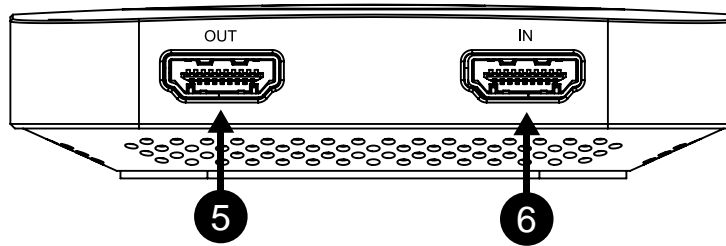

Instruction Manual

1.1 Box Contents

- a. Capture device
- b. Quick User Guide

- c. HDMI Cable
 - d. USB3.1(male) to USB Type-C cable
-

1.2 Product Diagram

1. AUX: Stereo audio output port. 3.5mm headset earphone output (CTIA 4-pole) or (TRS 3-pole)
2. Mic: 3.5mm Microphone input port.
3. Line In: Stereo audio input port.
4. Typec 3.2 Gen1

5. OUT: Connect an HDMI cable between the device and TV.
6. IN: Connect an HDMI cable between the source video player and the device

PRODUCT SPECIFICATIONS

INPUT and OUTPUT Resolution

640x480@60Hz/800x600@60Hz/1024x768@60Hz/1920x1080@60Hz/1280x1024@60Hz
1280x800@60Hz/1360x850@60Hz/1440x900@60Hz/1680x1050@60Hz/1920x1200@60Hz
1920x1080@60Hz/2560x1440@60Hz/2560x1440@144Hz/1920x1080@144Hz/2560x1440@120Hz
3840x2160p60/3840x2160p50/3840x2160p30/3840x2160p25/3840x2160p24/1920x1080p50
2560x1080p60/1920x1080p120/1920x1080i60/1920x1080i50/1280x720p60/1280x720p50
720x576p50/720x480p60/640x480p60/1920x1080p30/1920x1080p25/1920x1080p24/720x576i50/720x480i60
4096x2160p60/4096x2160p50/4096x2160p24