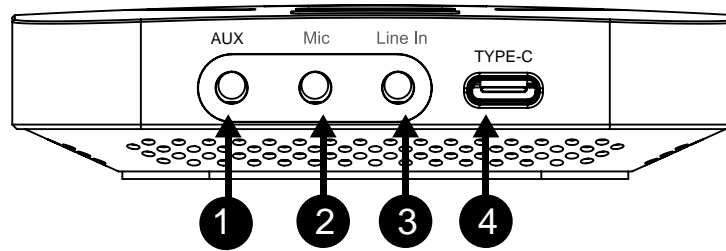

Instruction Manual

1.1 Box Contents

- a. Capture device
- b. Quick User Guide

- c. HDMI Cable
 - d. USB3.1(male) to USB Type-C cable
-

1.2 Product Diagram

1. AUX: Stereo audio output port. 3.5mm headset earphone output (CTIA 4-pole) or (TRS 3-pole)
2. Mic: 3.5mm Microphone input port.
3. Line In: Stereo audio input port.
4. Typec 3.2 Gen1

5. OUT: Connect an HDMI cable between the device and TV.
6. IN: Connect an HDMI cable between the source video player and the device

PRODUCT SPECIFICATIONS

INPUT and OUTPUT Resolution

640x480@60Hz/800x600@60Hz/1024x768@60Hz/1920x1080@60Hz/1280x1024@60Hz
1280x800@60Hz/1360x850@60Hz/1440x900@60Hz/1680x1050@60Hz/1920x1200@60Hz
1920x1080@60Hz/2560x1440@60Hz/2560x1440@144Hz/1920x1080@144Hz/2560x1440@120Hz
3840x2160p60/3840x2160p50/3840x2160p30/3840x2160p25/3840x2160p24/1920x1080p50
2560x1080p60/1920x1080p120/1920x1080i60/1920x1080i50/1280x720p60/1280x720p50
720x576p50/720x480p60/640x480p60/1920x1080p30/1920x1080p25/1920x1080p24/720x576i50/720x480i60
4096x2160p60/4096x2160p50/4096x2160p24